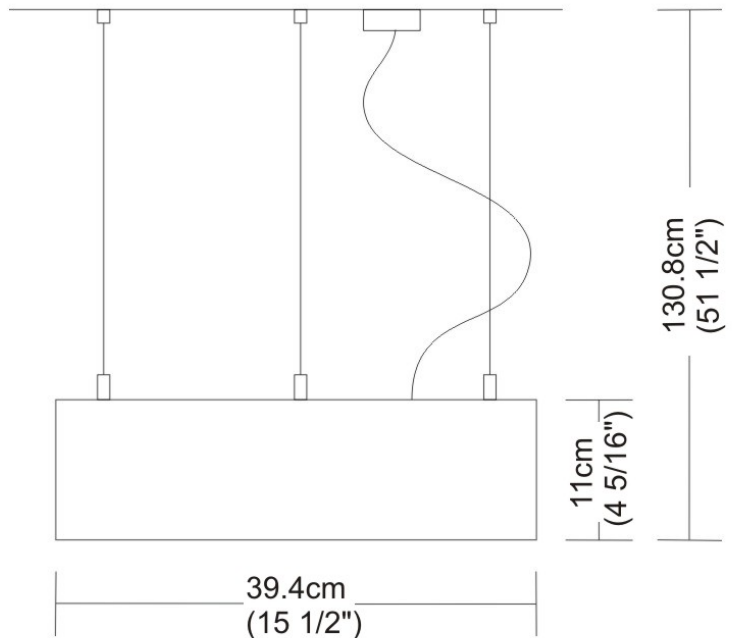

SPACE SUSPENSION

D11003

GENERAL

Series: Space
Division: Design
Mounting Type: Suspension
Mounting Location: Ceiling
Subcategory: Pendant

PHYSICAL

Shape: Square
Length (mm): 600
Length (in): 23 ½
Width (mm): 600
Width (in): 23 ½
Height (mm): 1600
Height (in): 63
Light Distribution: Direct
Weight (kg): 10.6
Weight (lbs): 23.5
Diffuser: Satin Glass
Fixture Finish: ALU
Fixture Material: Aluminum

ELECTRICAL

Number of Lamps: 1 + 1
Lamp Type: LED Retrofit / Halogen
Bulb Included: Bulb Not Included
Total Output Wattage (W): 26 / 185
Max. Wattage Per Lamp (W): 6 / 35 + 20 / 150
Lamp Base: G9
Input Voltage (V): 120

LED

OPTICAL

RATINGS AND CERTIFICATIONS

Certified By: CSA Certified to UL and CSA Standards
IP rating: IP20